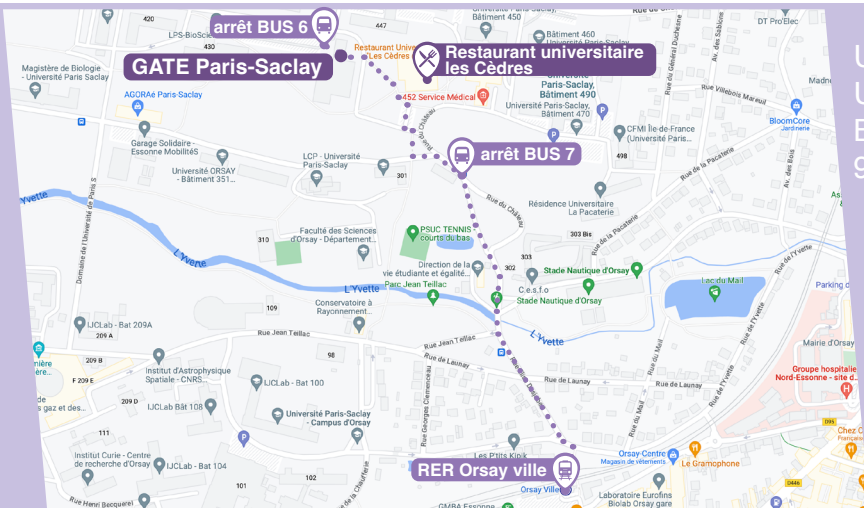

Bienvenido **مرحب**
欢迎 **Bienvenue**
 Willkommen **au**
 Welcome **GATE**

August 29th to December 20th, 2024
 from 9AM to 1PM

Le Guichet d'Accueil des Talents Etrangers - helps you with all the administrative procedures you will have to complete to settle in France

To make an appointment at GATE
 or to get help online:

<https://gate.paris-saclay.fr>

We assist you in applying for a residence permit on the dedicated interface

University library
 Université Paris-Saclay
 Building 407 rue du Doyen Georges Poitou
 91400 Orsay

Scan the QR code to know your itinerary

Make an appointment

Support in applying for a residence permit for students and researchers

Science Accueil

Do you work, study or live on the campus of Paris-Saclay ?
Get personalised support